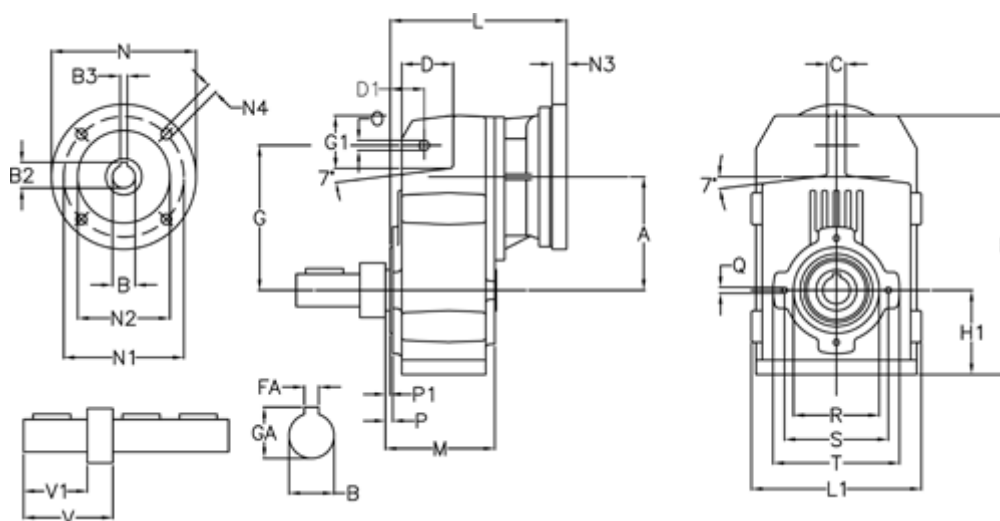

Article number: 29560215631220
 Description: Shaft mounted gear
 A203R-156,3-P63B5

Measures

A = 125.00	FA = 8	M = 120.0	Q = M8x15
B = 30	G = 160	N = 140	R = 95
B1 = 11	G1 = 58.0	N1 = 115	S = 115
B2 = 12.8	GA = 33.0	N2 = 95	T = 140
B3 = 4	H = 286.0	N4 = M8x19	V = 96.0
C = 20	H1 = 92.5	O = 11	V1 = 60
D = 57.0	L = 253.0	P = 5.0	
D1 = 40.0	L1 = 188	P1 = 3.0	